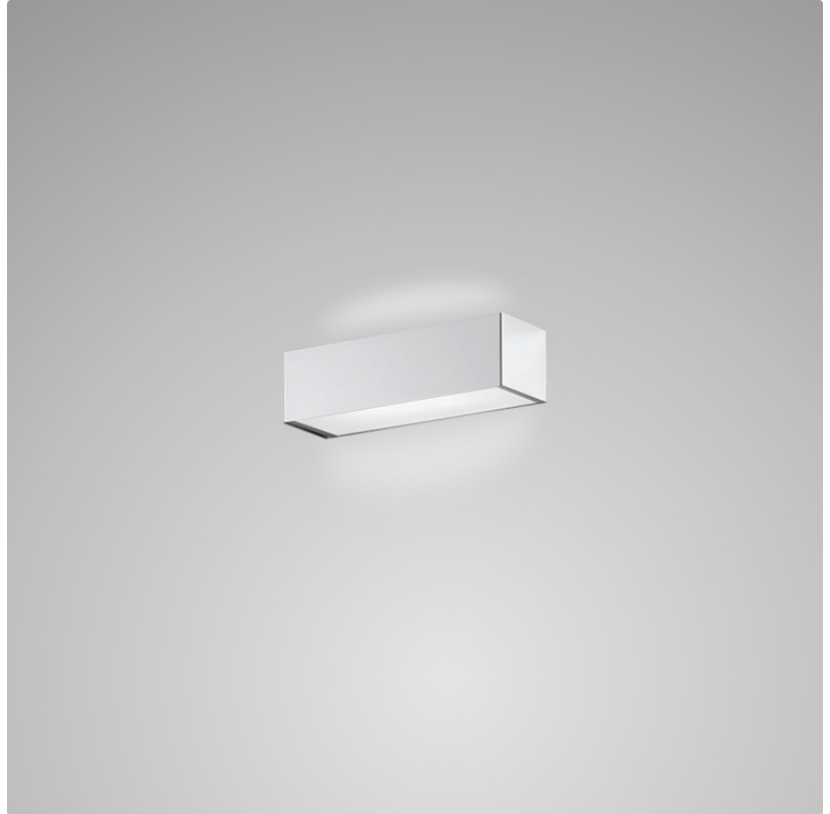

PROJECT
TYPE
NOTES
QUANTITY
DATE

TOY SURFACE

D83281-MSS

GENERAL

Series: Toy
Brand: Panzeri
Division: Design
Mounting Type: Surface
Mounting Location: Wall

PHYSICAL

Shape: Rectangle
Length (mm): 250
Length (in): $9 \frac{13}{16}$
Height (mm): 70
Height (in): $2 \frac{3}{4}$
Extension (mm): 85
Extension (in): $3 \frac{3}{8}$
Light Distribution: Direct / Indirect
Weight (kg): 0.82
Weight (lbs): 1.8
Diffuser: Frost White Glass
Fixture Material: Metal

ELECTRICAL

Lamp Type: LED
Input Wattage (W): 13
Total Output Wattage (W): 12
Driver Included: Yes
Driver Location: Integrated
Driver Type: Integral LED driver, 700mA (Dimming and 277V options available with remote driver sold separately)

LED

Color Temperature (°K): 3000
Max. Delivered Lumen (lm): 938
CRI: >80 CRI

OPTICAL

RATINGS AND CERTIFICATIONS

Certified By: CSA Certified to UL and CSA Standards
IP rating: IP20